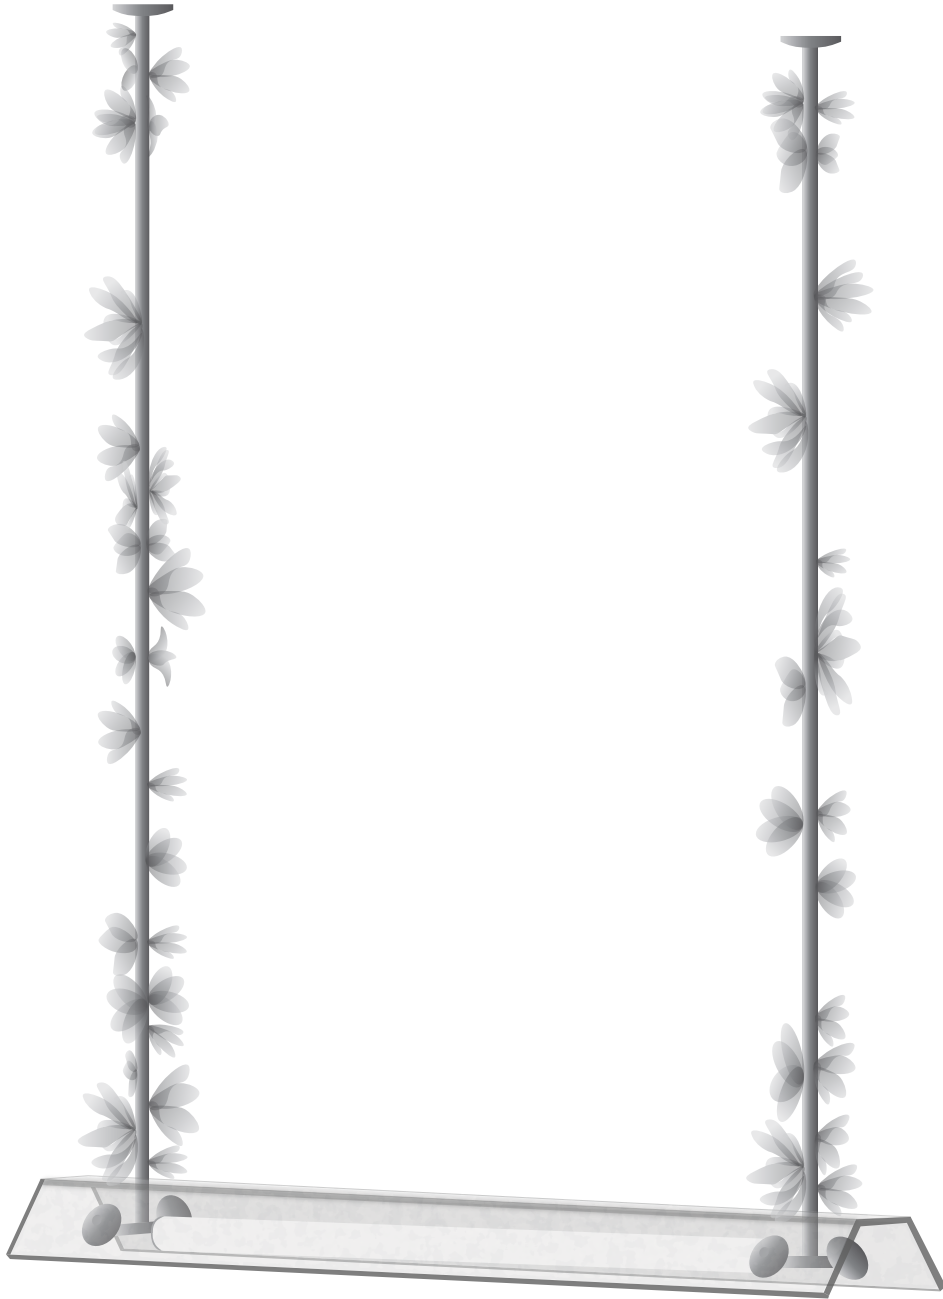

# GRAFT

by Formafantasma, 2024

EDITION

SPECIFICATION

WONDERGLASS

# GRAFT

by Formafantasma, 2024

WONDERGLASS

Graft explores the dichotomy between the lived experience of domesticity and the intellectual ideals of architecture and design. The use of steel and cast glass adorned with handcrafted artistic Murano glass flowers serves as a juxtaposition, evoking childhood memories of home while questioning the rationality of Modernist ideologies. By addressing these themes, Graft pays homage to the humble handmade objects and decorative items of domestic life, ultimately shedding light on the enduring tension between personal experiences and design principles.

## DIMENSIONS

W 1700 x D 270 x H 1482 MM

## COLOURS

Body | Crystal

Flowers | Crystal

Structure | Metal