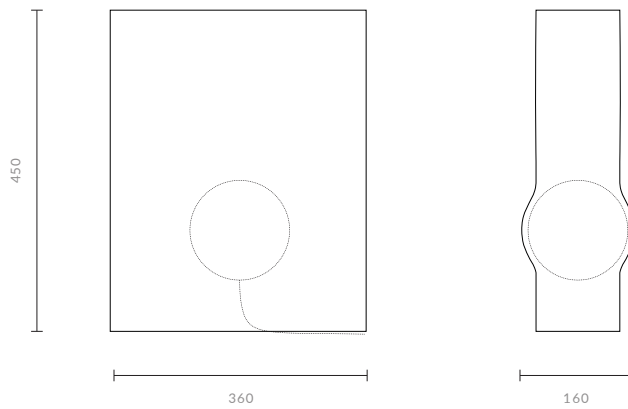

**DUSK
MODEL 02**

WONDERGLASS