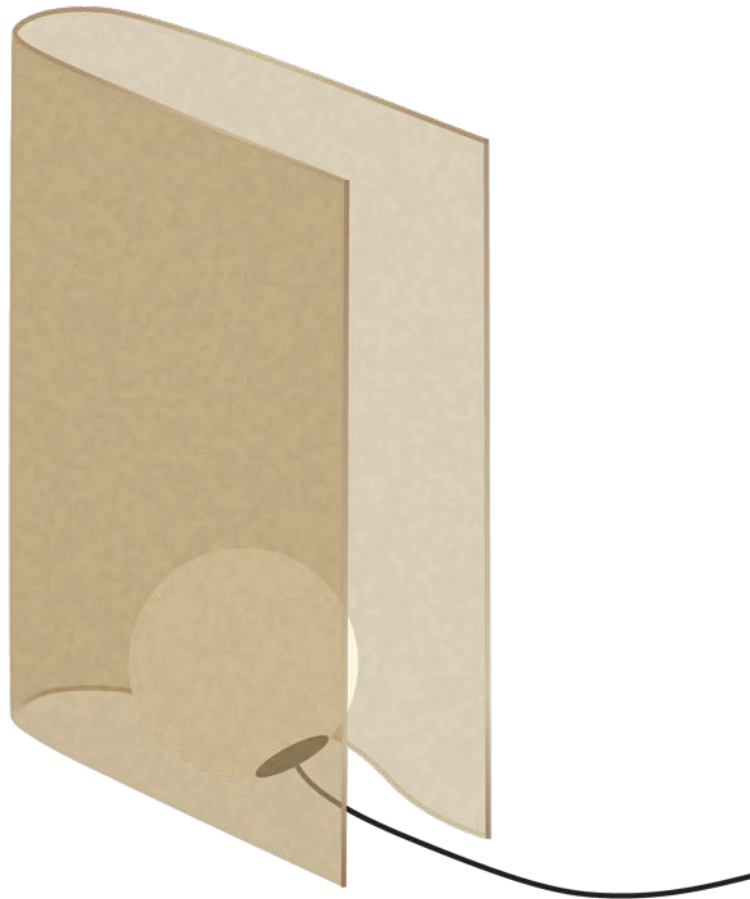

Capturing the gentle glow of twilight, Dusk collection integrates a folded sheet of bronzed glass with a spherical light source. Paying homage to the profound symbolism of the sun's descent in Japanese cultural heritage, the collection breathes life into this timeless motif through the ethereal presence of the blown glass "sun," cradled within the embrace of the fused glass "evening sky." As the lamps are arranged in a harmonious procession, their varying heights and positions evoke the gradual manifestation of dusk, while their sculptural profile is emphasised by the lights' muted glow.

MATERIALS

Sphere | Blown glass

Body | Fused glass

COLOURS

Bronze

DIMENSIONS

Lamp 01 | W 360 x D 160 x H 450 MM

Lamp 02 | W 360 x D 160 x H 450 MM

**DUSK
MODEL 01**

WONDERGLASS

**DUSK
MODEL 02**

WONDERGLASS

**DUSK
MODEL 03**

WONDERGLASS

DUSK
MODEL 04

WONDERGLASS

**DUSK
MODEL 05**

WONDERGLASS