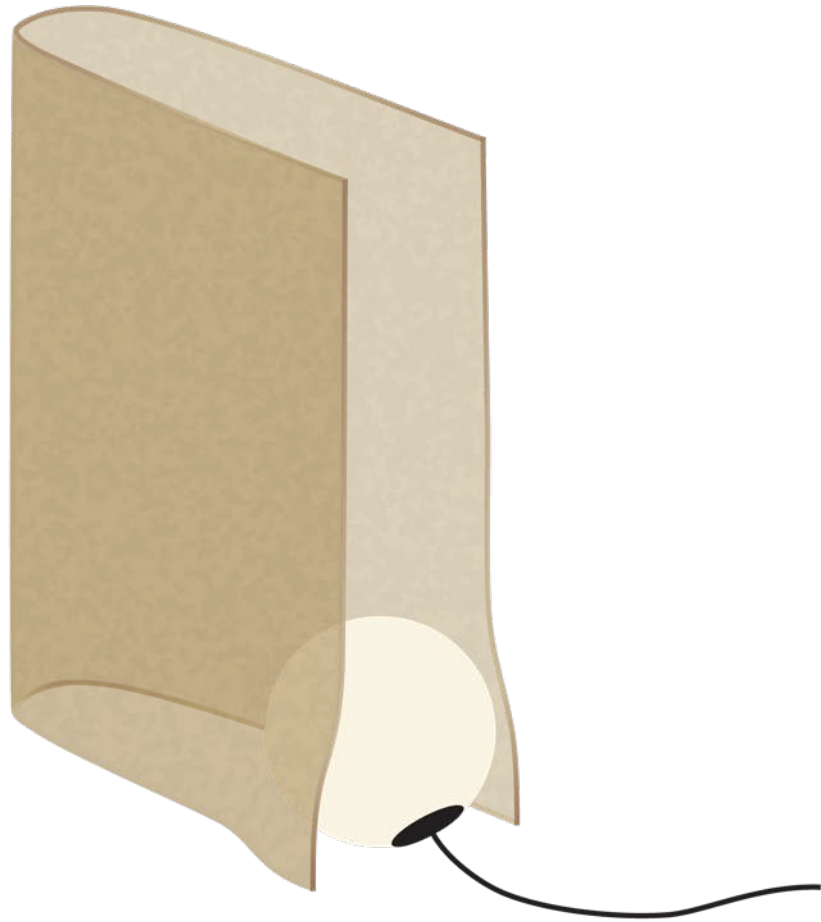

**DUSK
MODEL 03**

WONDERGLASS