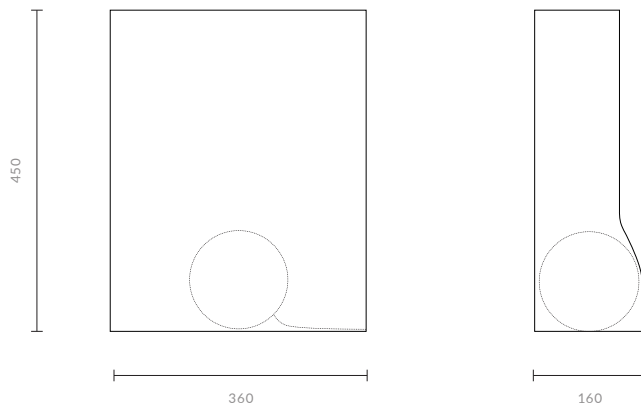

DUSK
MODEL 04

WONDERGLASS