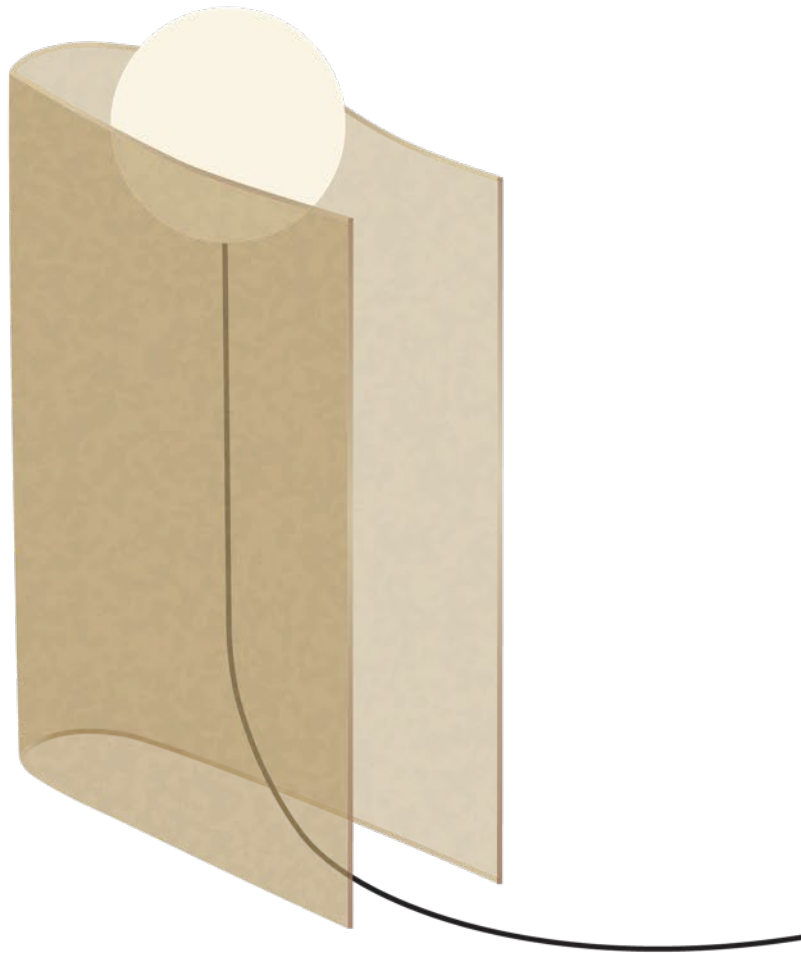

**DUSK
MODEL 01**

WONDERGLASS