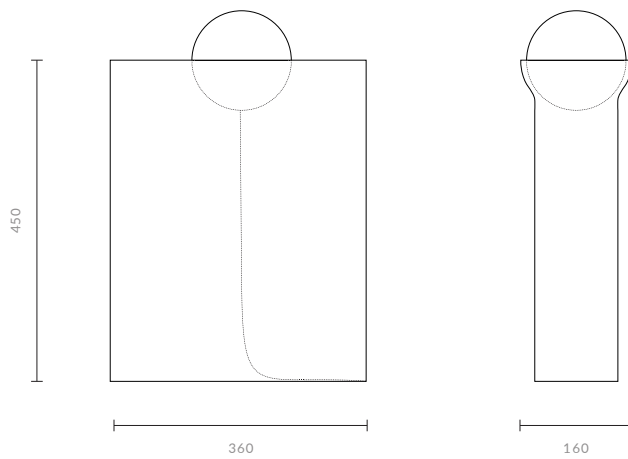

**DUSK
MODEL 01**

WONDERGLASS