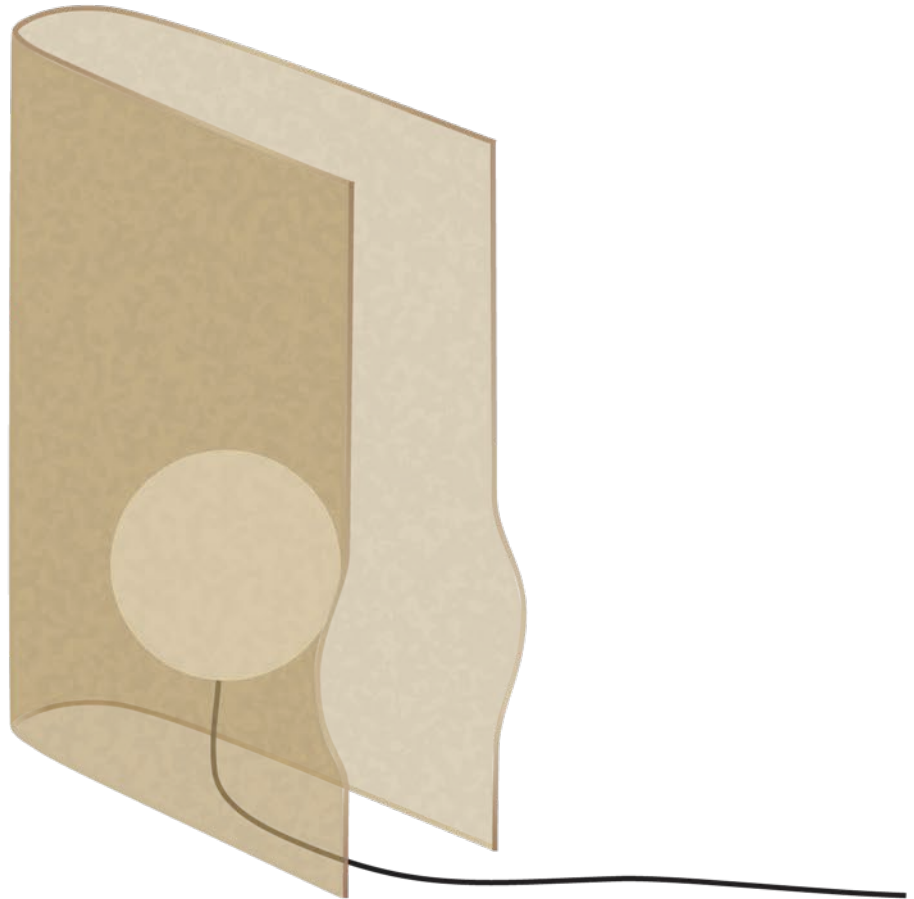

**DUSK
MODEL 02**

WONDERGLASS