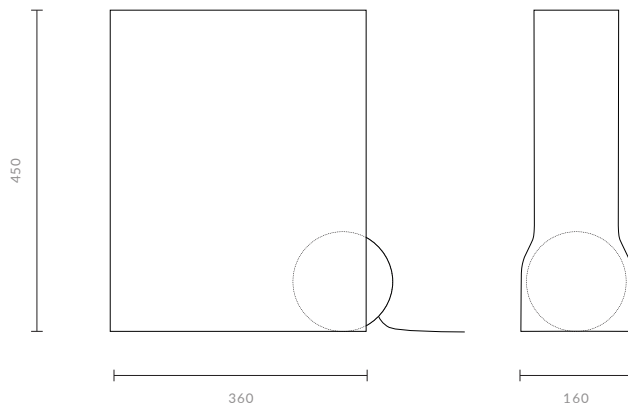

**DUSK
MODEL 03**

WONDERGLASS