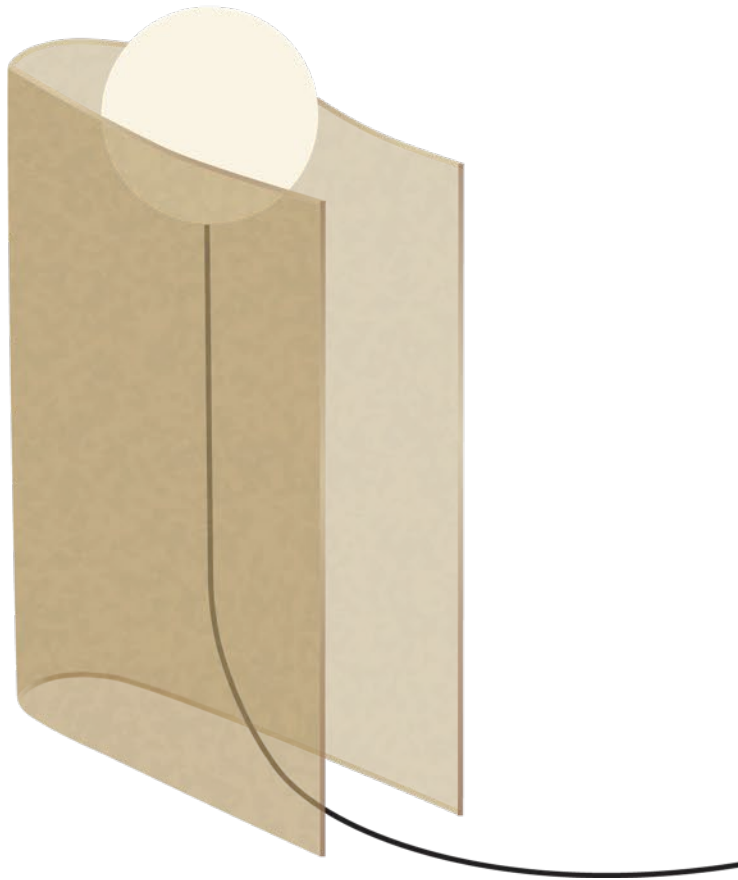

DUSK

by nendo, 2024

COLLECTION

SPECIFICATION

WONDERGLASS