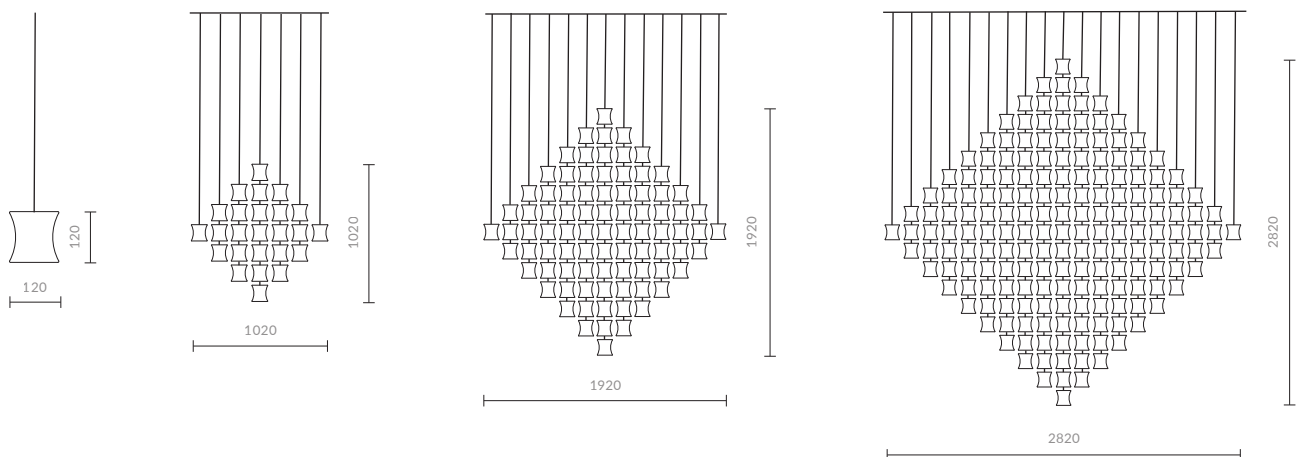

OLI

by Woha

WONDERGLASS

Oli is inspired by ancient geometries found in sacred Hindu and Buddhist architecture. This contemporary lighting system, in glass and bronze, provides a wealth of beautiful possibilities: from a single lamp glowing in the darkness, to complex assemblies floating in space.

MATERIALS

Modules | Blown pulegoso glass

Rods | Metal

COLOURS

Module | Smoky grey

Rods | Antique bronze

DIMENSIONS

OLI 44 | W 1020 x D 1020 x H 1020 MM

OLI 142 | W 1920 x D 1920 x H 1920 MM

OLI 670 | W 2820 x D 2820 x H 2820 MM

LIGHT FITTING

OLI 44 | LED disk | 5280 lm | 2700K | Dimmable | 132W | 24V | DC

OLI 142 | LED disk | 17040 lm | 2700K | Dimmable | 426W | 24V | DC

OLI 670 | LED disk | 80400 lm | 2700K | Dimmable | 2010W | 24V | DC

MODULE

OLI 44

OLI 142

OLI 670

Bespoke solutions also available